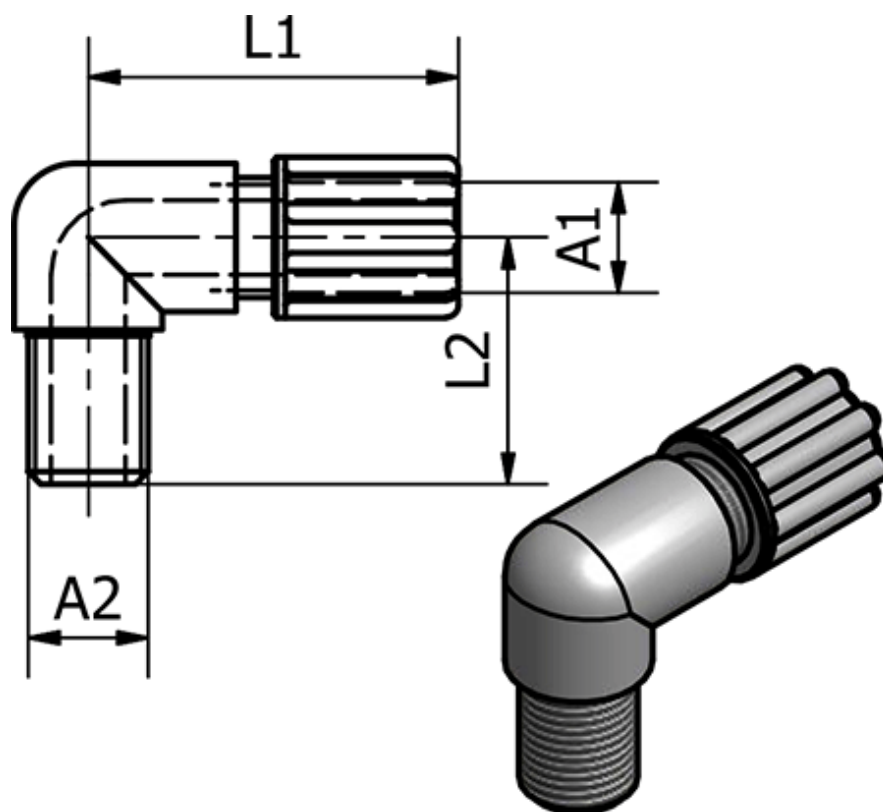

Article number: 58614051

Description: Push-on 140.51, Ø4/6 - G 1/8"
Angle

Measures

| | |
|-----------------------|----------|
| Ext. Hose Diameter A1 | = 4/6 |
| L1 | = 25 |
| L2 | = 20 |
| Thread A2 | = G 1/8" |